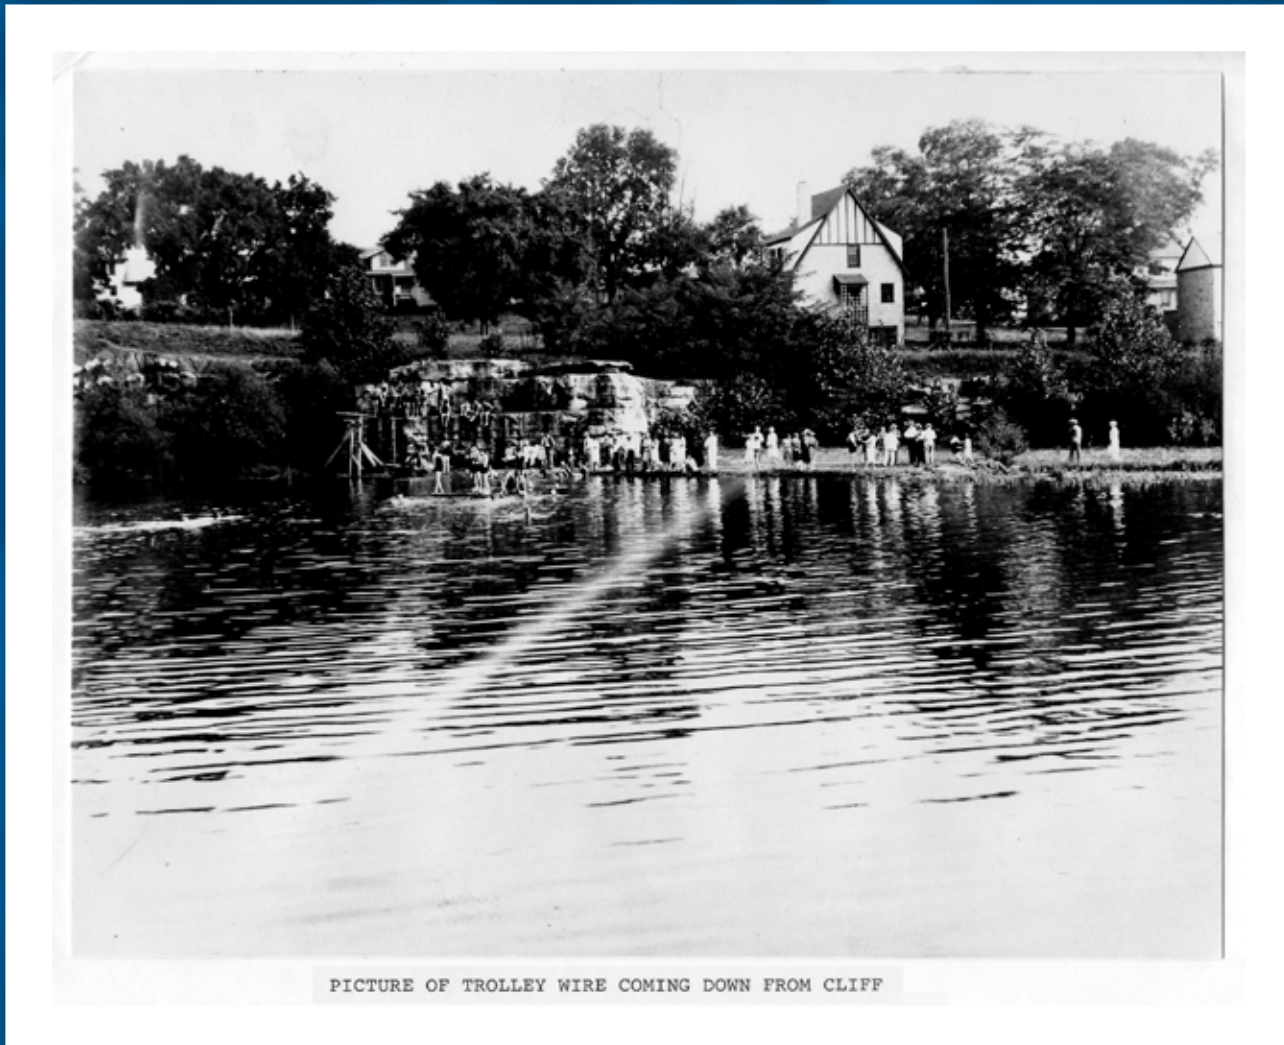

1930s

- Lakeside's iconic gatehouse is built. Fence around lake installed. Property could now be locked for safety. Bath house is added.
- 1934 – Coach Bud Sawin, first full-time swim coach is hired, and organizes the first Lakeside Swim Team.
- R.M. Zimmerman becomes first swim coach.
- 1938 AAU National Swim Meet held at Lakeside facility.
- Property is connected to new city sewer line running down Trevilian Way. Trevilian Way is paved (previously a dirt road).