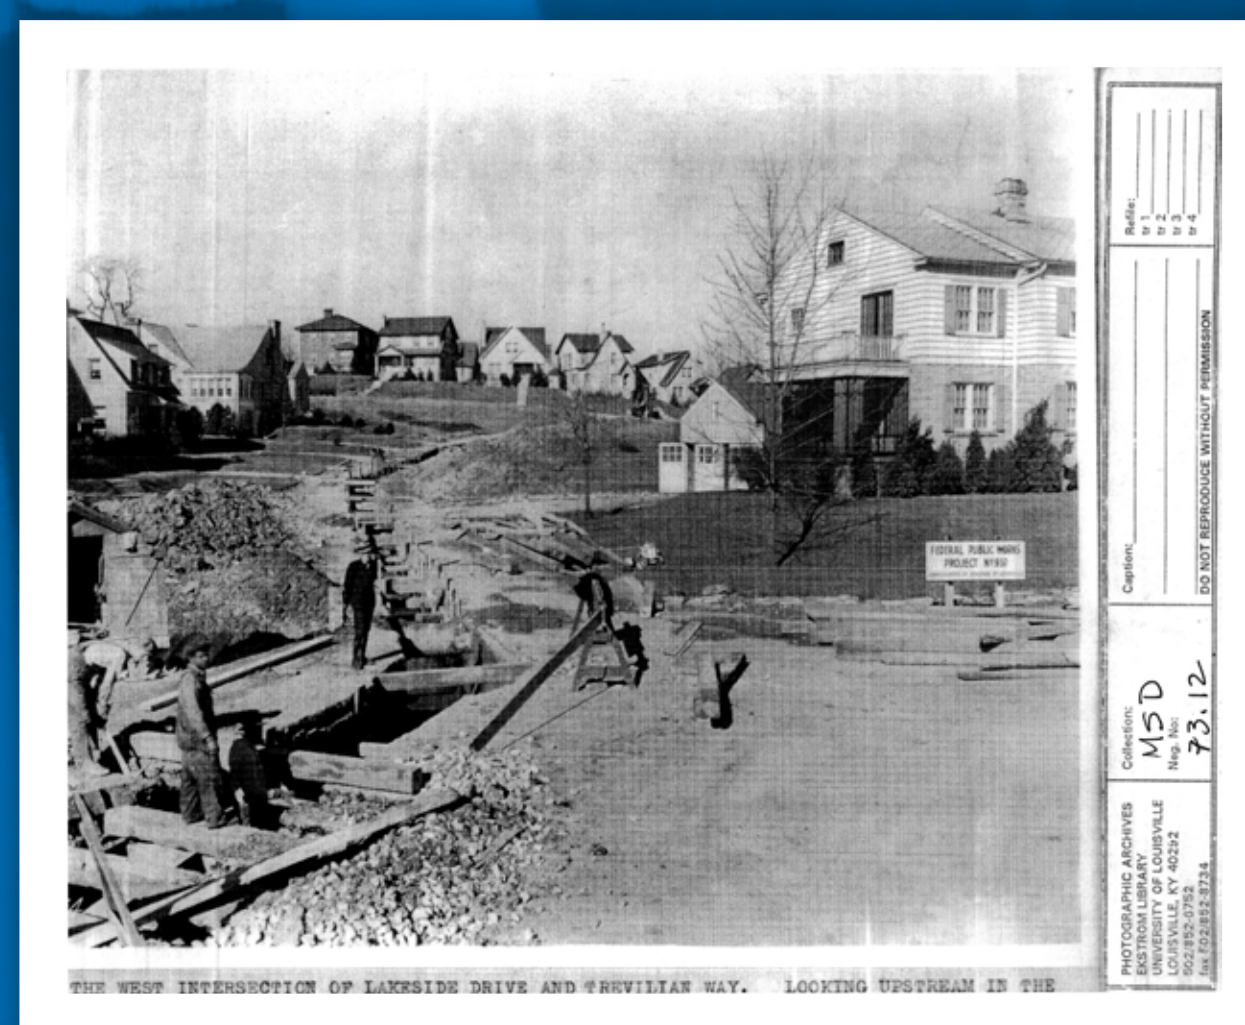

1930s

- Lakeside's iconic gatehouse is built. Fence around lake installed. Property could now be locked for safety. Bath house is added.
- 1934 – Coach Bud Sawin, first full-time swim coach is hired, and organizes the first Lakeside Swim Team.
- R.M. Zimmerman becomes first swim coach.
- 1938 AAU National Swim Meet held at Lakeside facility.
- Property is connected to new city sewer line running down Trevilian Way. Trevilian Way is paved (previously a dirt road).

PICTURE OF TROLLEY WIRE COMING DOWN FROM CLIFF